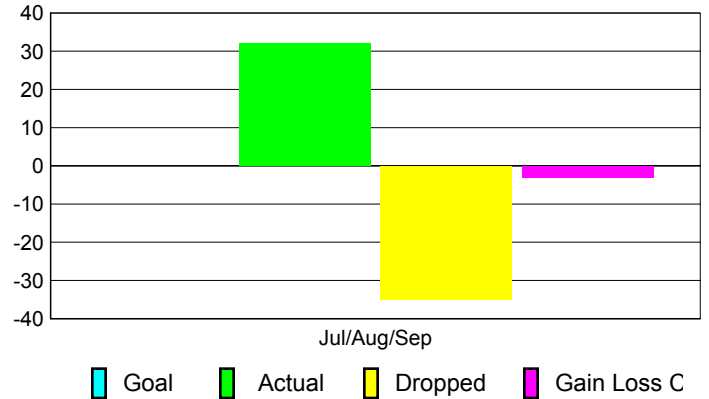

Membership Results 2010-2011

Goal, New, Dropped, Gain/Loss